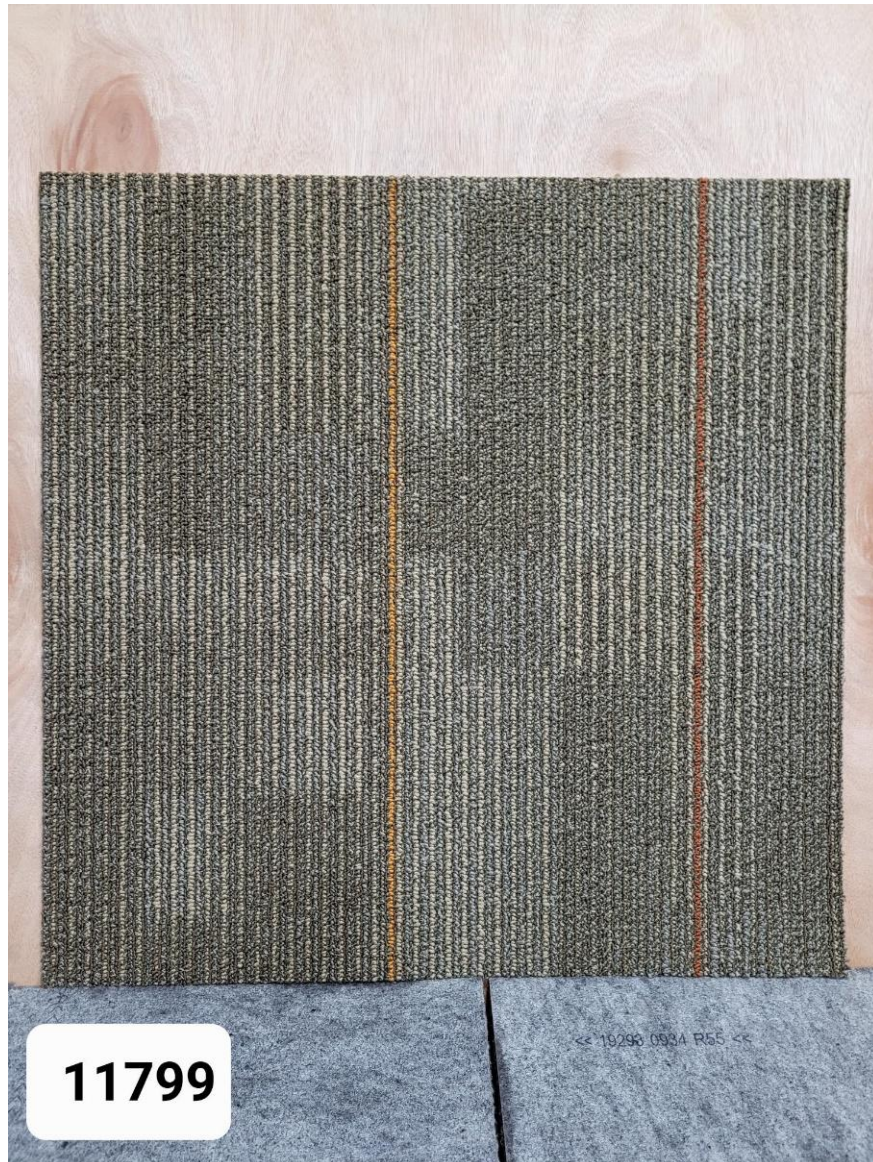

Material: Carpet Tile

Manufacturer: Shaw

Style: Temp Tile

Color: Interlace

Color Number: 5T019/18740

Sq. Yards: 133 Sq. Feet: 1,197

Size: 24" x 24"

Sample #: 13951B P.O.: 18216 – **Please reference the sample number when ordering.**

Material: Carpet Tile

Manufacturer: Interface

Style: Mica

Color: Haywood

Color Number: 21-1500-01

Sq. Yards: 242 Sq. Feet: 2,178

Size: 50 cm x 50 cm

Sample #: 8442 P.O.: 17685 – **Please reference the sample number when ordering.**