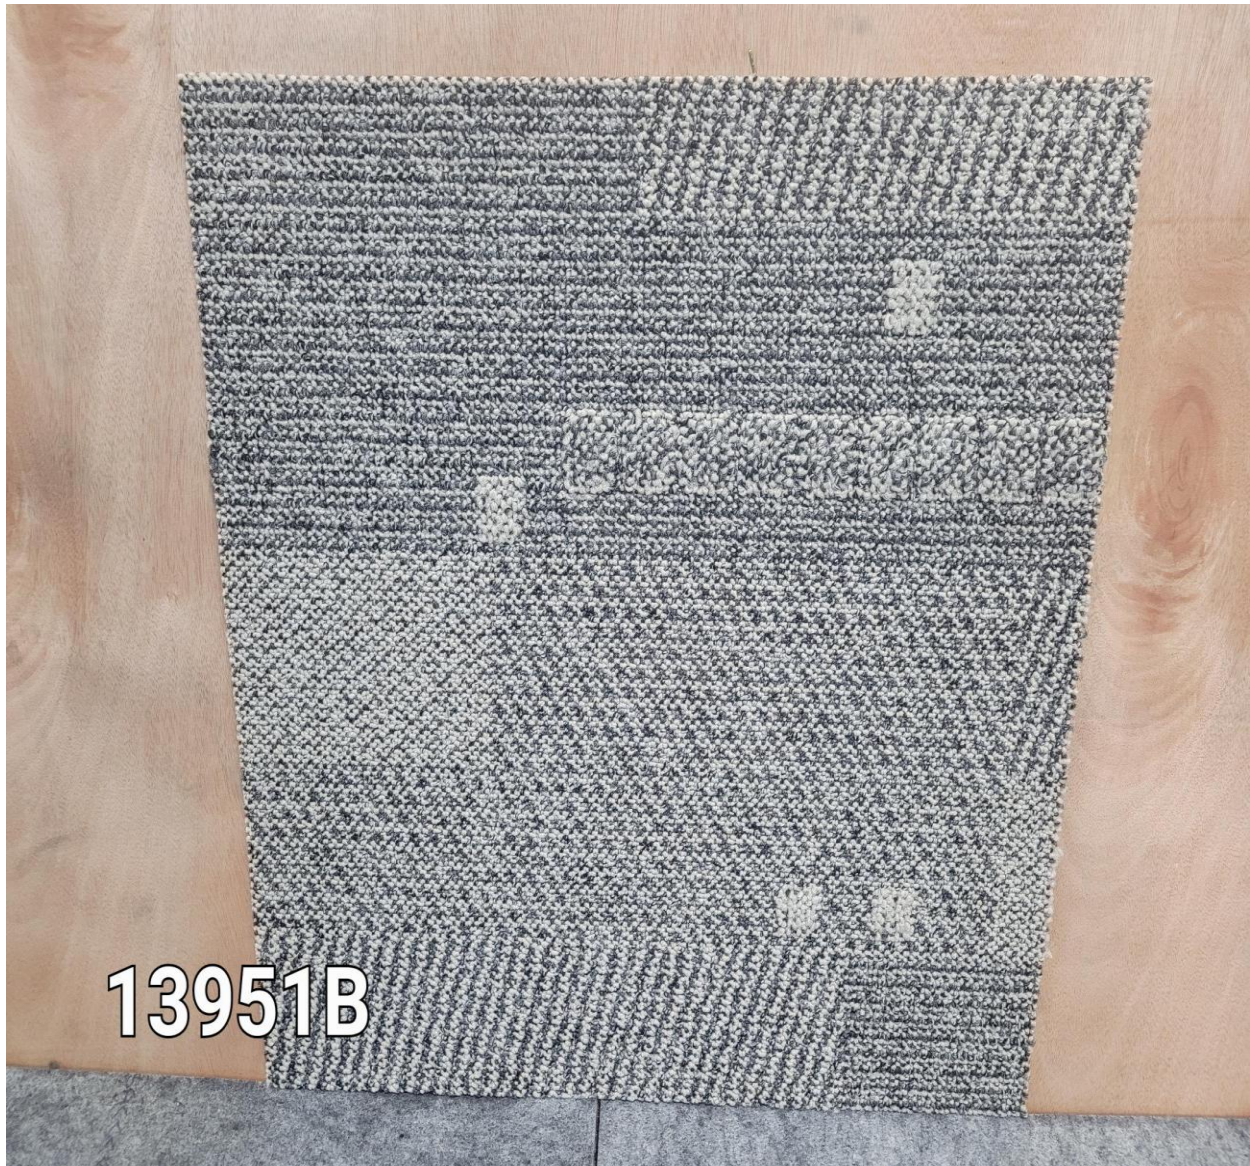

Material: Carpet Tile

Manufacturer: Interface

Style: Mica

Color: Haywood

Color Number: 21-1500-01

Sq. Yards: 242 Sq. Feet: 2,178

Size: 50 cm x 50 cm

Sample #: 8442 P.O.: 17685 – **Please reference the sample number when ordering.**