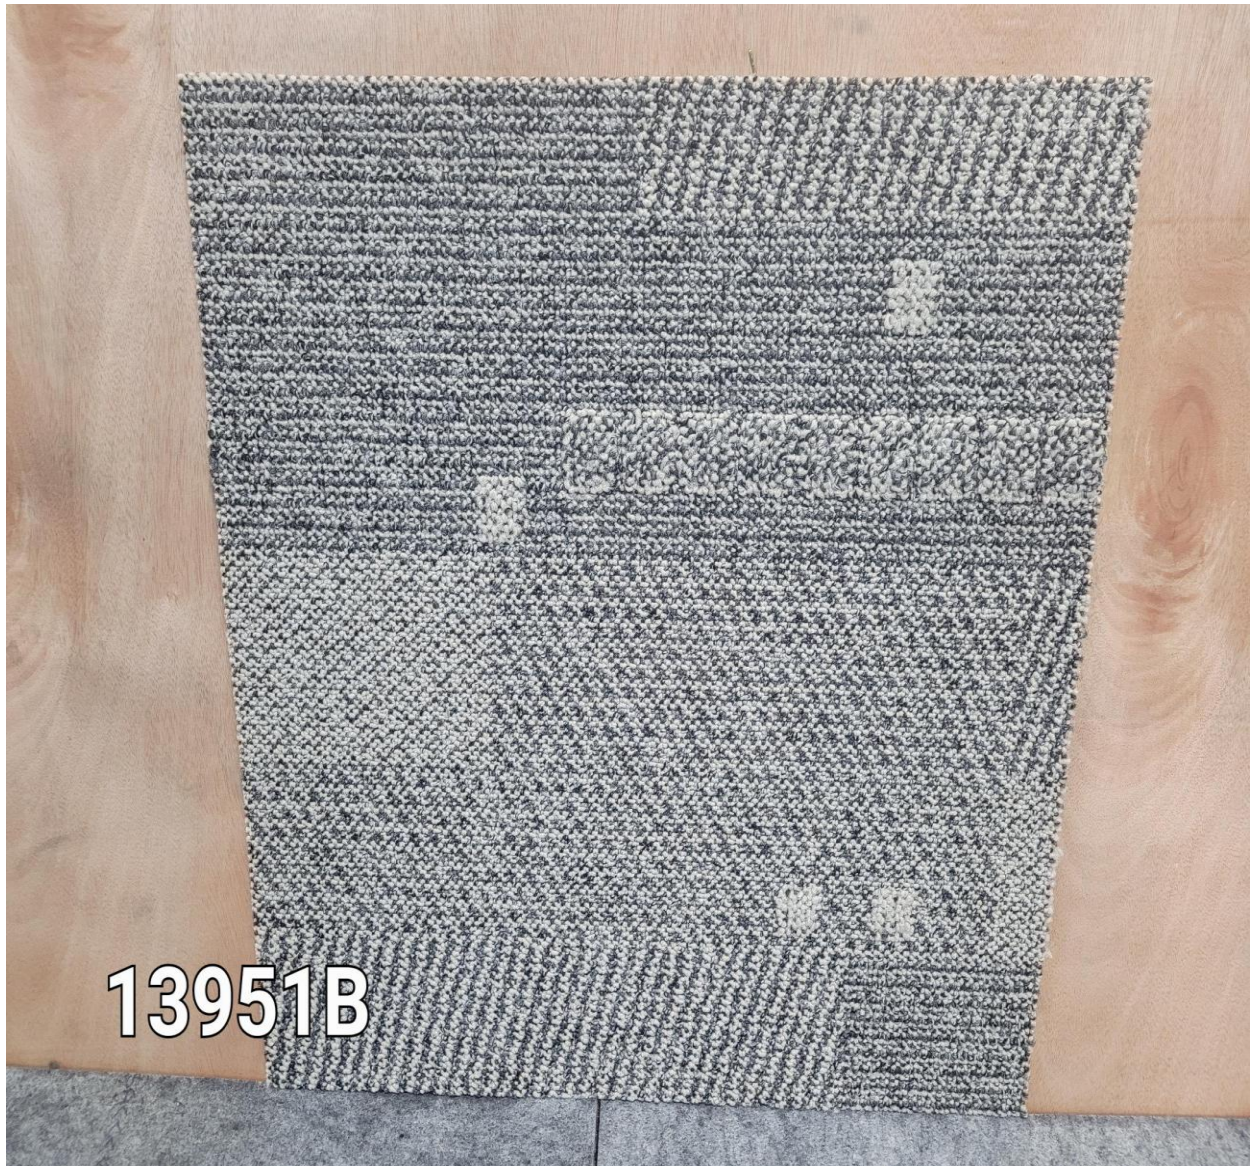

Material: Carpet Tile

Manufacturer: Interface

Style: Mica

Color: Haywood

Color Number: 21-1500-01

Sq. Yards: 242 Sq. Feet: 2,178

Size: 50 cm x 50 cm

Sample #: 6726 P.O.: 18209 – **Please reference the sample number when ordering.**