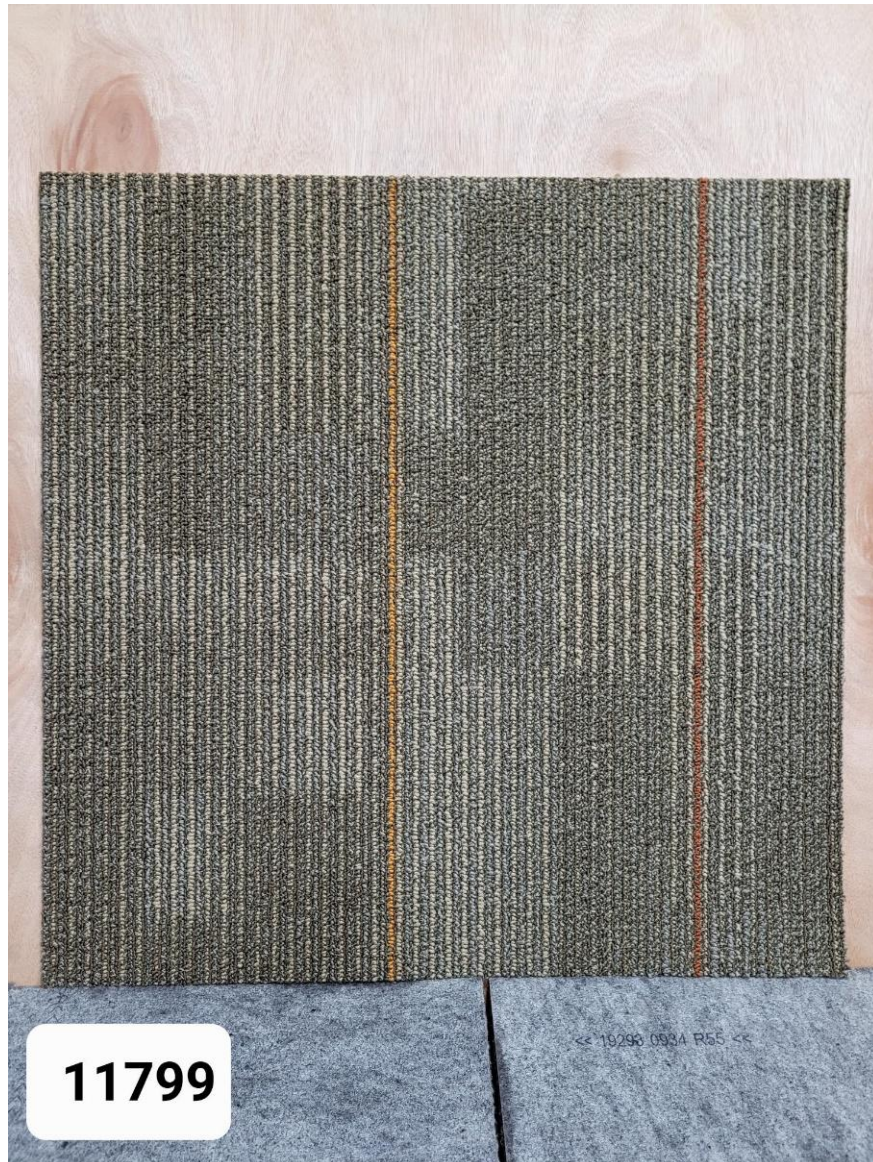

Material: Carpet Tile

Manufacturer: Shaw

Style: Temp Tile

Color: Interlace

Color Number: 5T019/18740

Sq. Yards: 133 Sq. Feet: 1,197

Size: 24" x 24"

Sample #: 13951B P.O.: 18216 – **Please reference the sample number when ordering.**

Material: Carpet Tile

Manufacturer: Interface

Style: Mica

Color: Haywood

Color Number: 21-1500-01

Sq. Yards: 242 Sq. Feet: 2,178

Size: 50 cm x 50 cm

Sample #: 6726 P.O.: 18209 – **Please reference the sample number when ordering.**