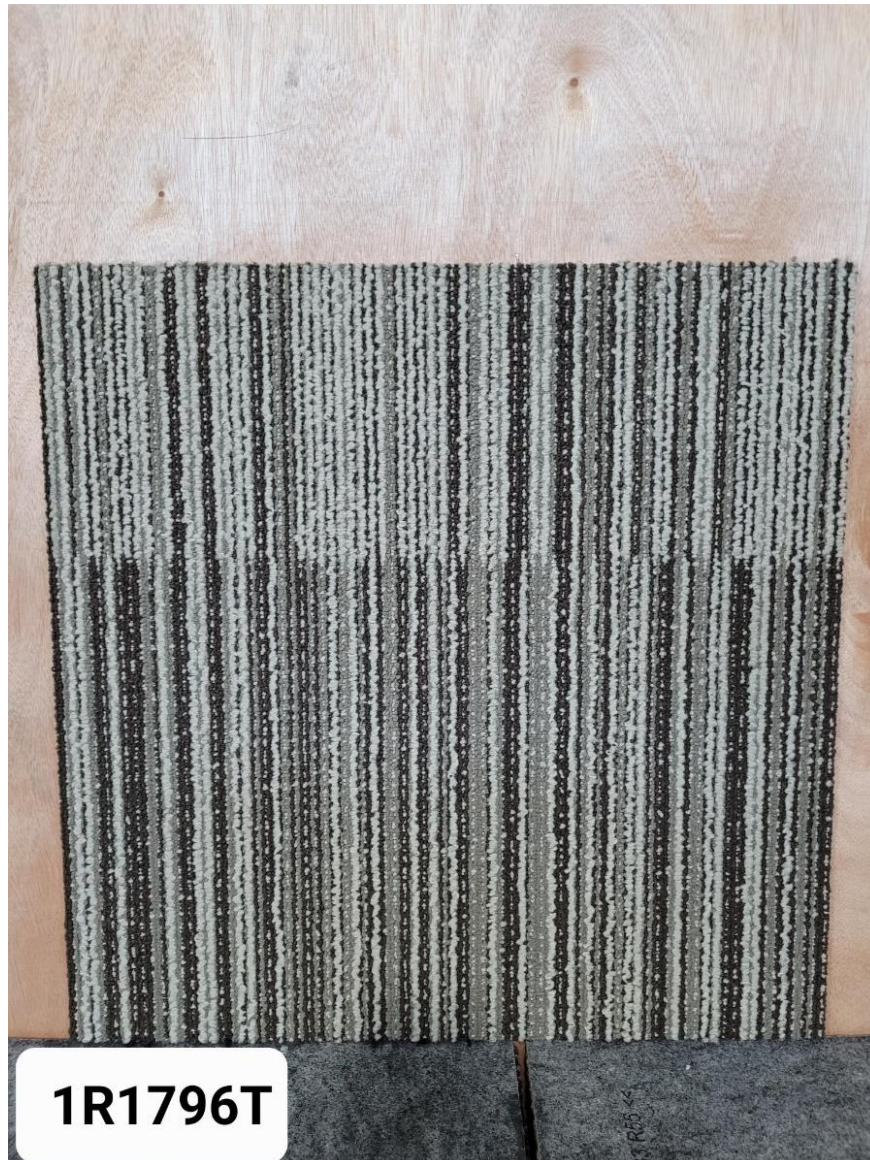

Material: Carpet Tile

Manufacturer: Interface

Style: Lima

Color: Alpaca

Color Number: 101340

Sq. Yards: 275 Sq. Feet: 2,475

Size: 50 cm. x 50 cm.

Sample #: 1306 P.O.: 18439 – **Please reference the sample number when ordering.**