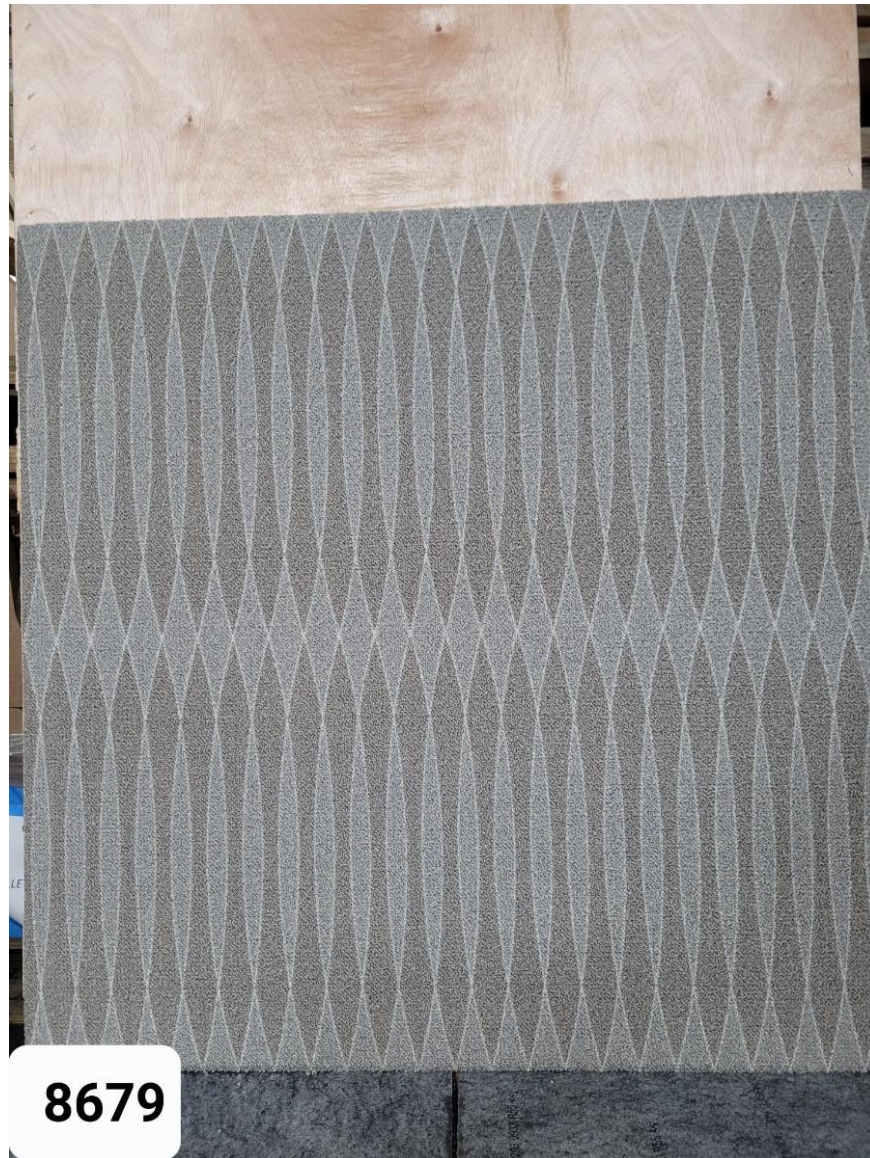

Sample #: 8679 P.O.: 18395 – **Please reference the sample number when ordering.**

Material: Carpet Tile

Manufacturer: Milliken

Style: Custom

Color: Custom

Color Number: DR#00947868

Sq. Yards: 534 Sq. Feet: 4,806

Size: 1 m. x 1 m.