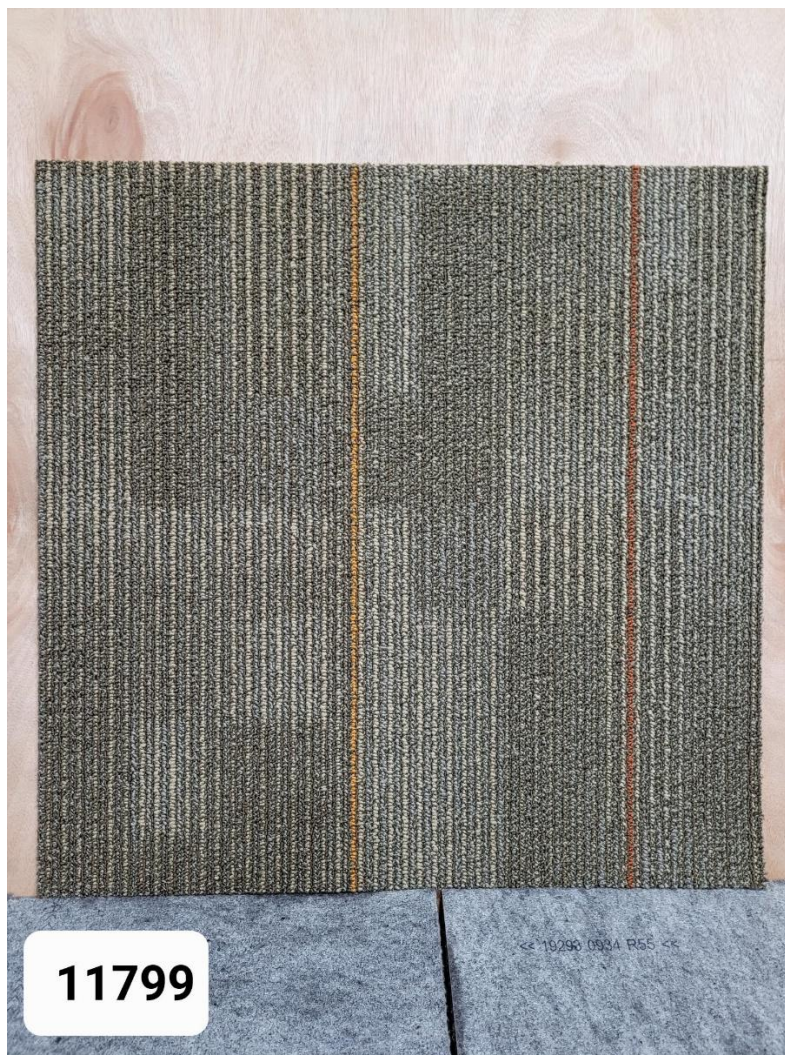

Material: Carpet Tile

Manufacturer: Shaw

Style: Temp Tile

Color: Interlace

Color Number: 5T019/18740

Sq. Yards: 133 Sq. Feet: 1,197

Size: 24" x 24"

Sample #: 13951B P.O.: 18216 – **Please reference the sample number when ordering.**

Material: Carpet Tile

Manufacturer: Interface

Style: Mica

Color: Haywood

Color Number: 21-1500-01

Sq. Yards: 242 Sq. Feet: 2,178

Size: 50 cm x 50 cm

Sample #: 6726 P.O.: 18209 – **Please reference the sample number when ordering.**