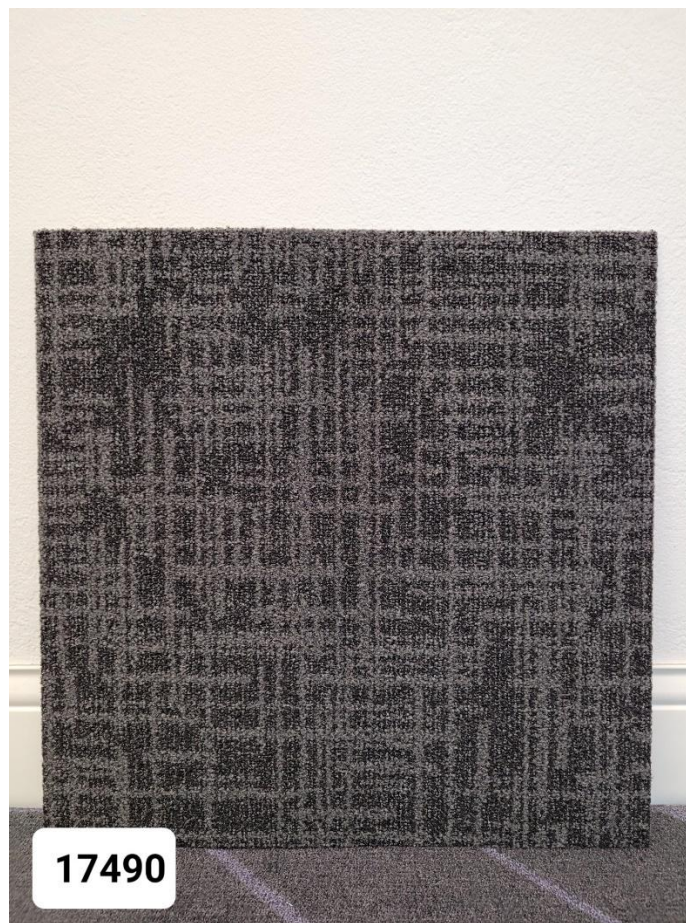

Sample #: 17490 P.O.: 22082 – **Please reference the sample number when ordering.**

Material: CARPET TILE

Manufacturer: MILLIKEN

Style: TECTONIC TIP SHEAR

Color: DANSK

Color Number: TTN79-133-DK

Sq. Yards: 140 Feet: 1,260

Size: 50cmx50CM