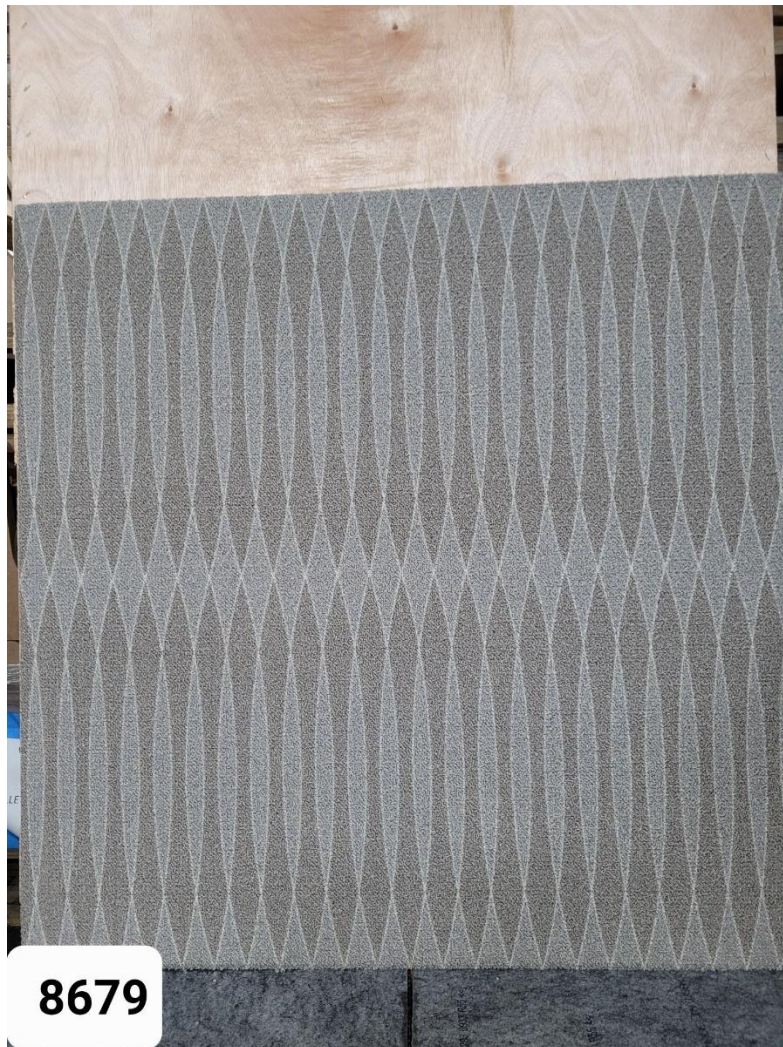

Sample #: 8679 P.O.: 18395 – **Please reference the sample number when ordering.**

Material: Carpet Tile

Manufacturer: Milliken

Style: Custom

Color: Custom

Color Number: DR#00947868

Sq. Yards: 534 Sq. Feet: 4,806

Size: 1 m. x 1 m.