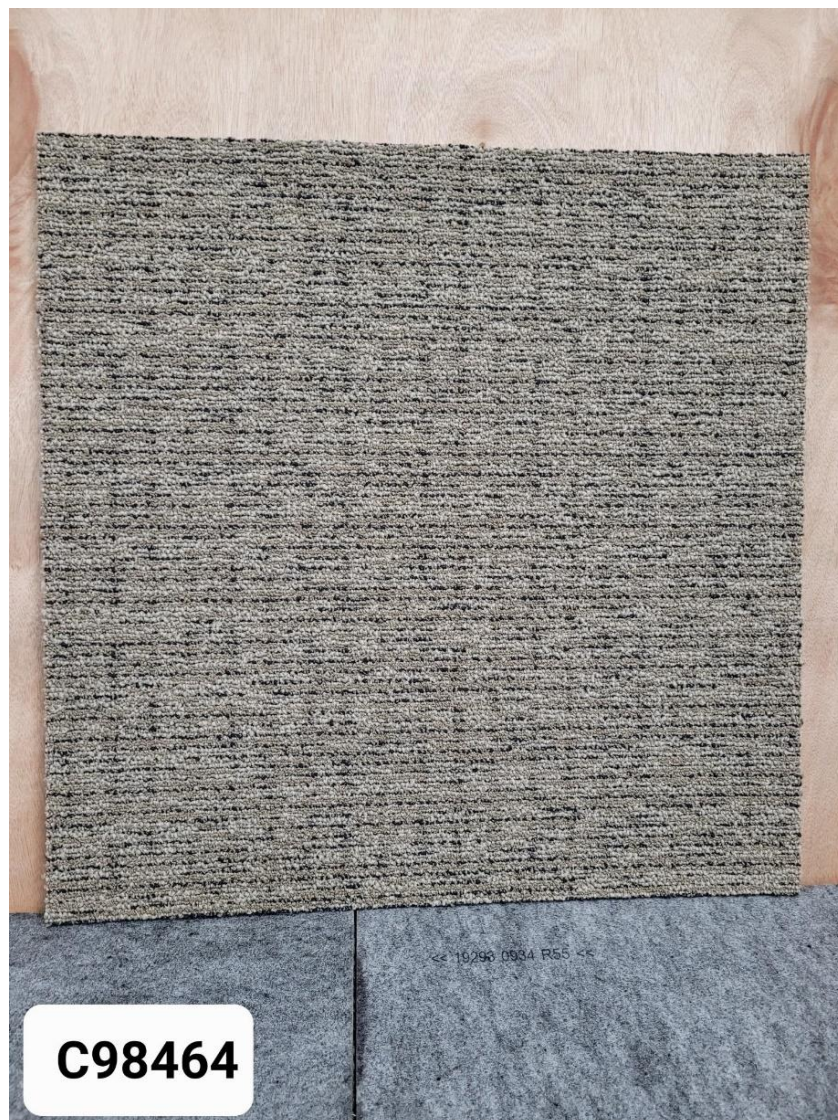

Material: Carpet Tile

Manufacturer: Mohawk

Style: Lees

Color: Elmwood

Color Number: 92498 F2630

Sq. Yards: 176 Sq. Feet: 1,584

Size: 24" x 24"

Sample #: 9072 P.O.: 18225 – **Please reference the sample number when ordering.**