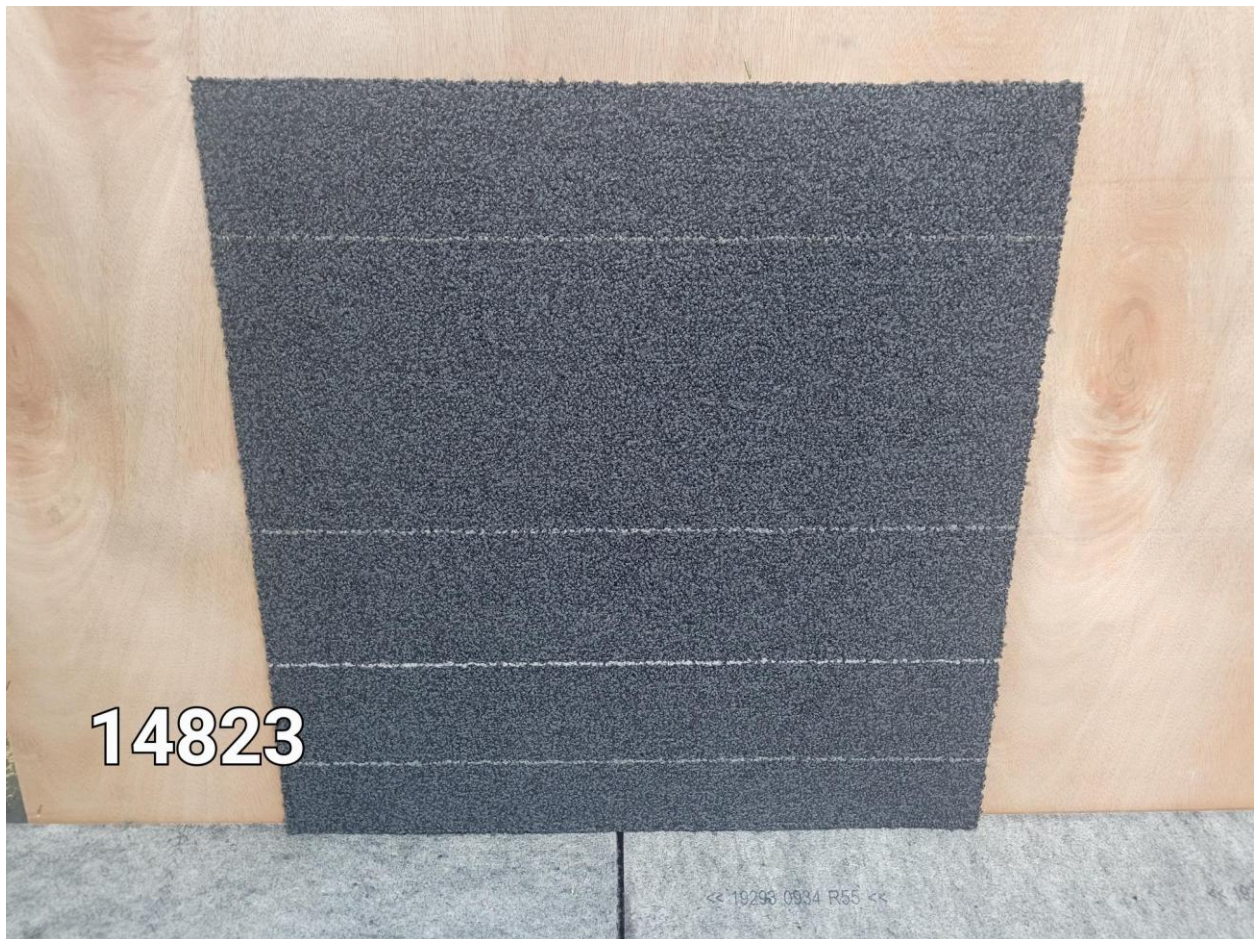

Material: Carpet Tile

Manufacturer: Milliken

Style: Spring

Color: Custom

Color Number: 116160

Sq. Yards: 125 Sq. Feet: 1,125

Size: 50 cm x 50 cm

Sample #: 11799 P.O.: 18241 – **Please reference the sample number when ordering.**