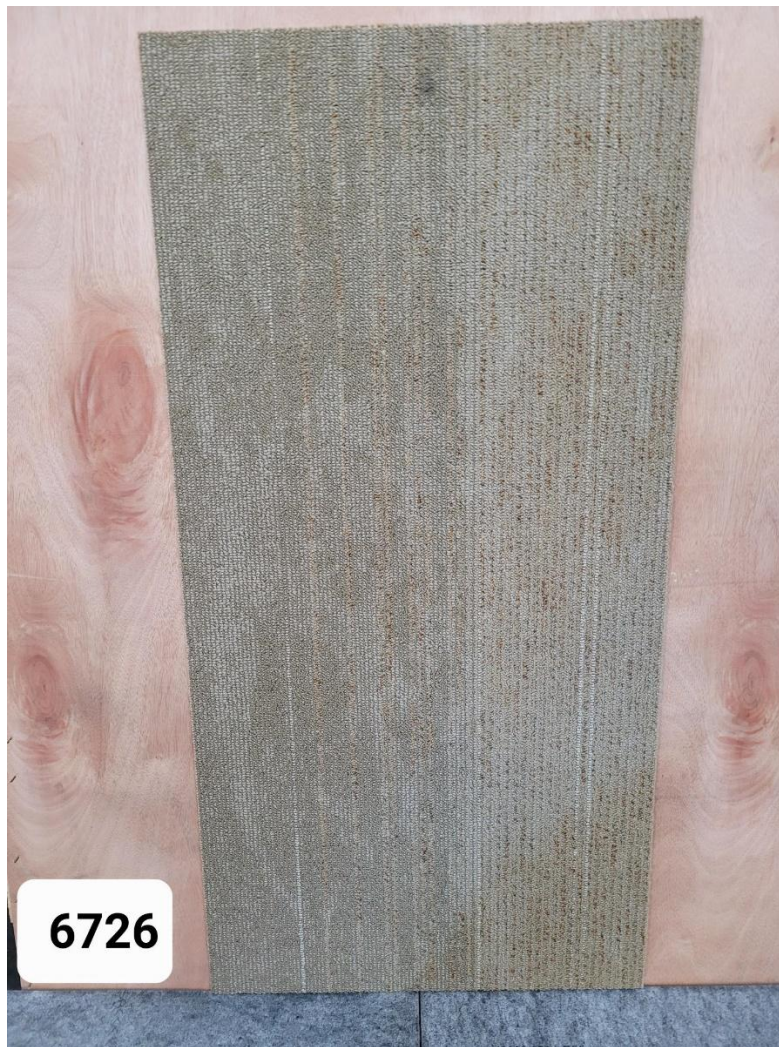

Sample #: 6726 P.O.: 18209 – **Please reference the sample number when ordering.**

Material: Carpet Tile

Manufacturer: Shaw

Style: Mica

Color: Gypsum

Color Number: 5T014/14111

Sq. Yards: 45 Sq. Feet: 405

Size: 18" x 36"