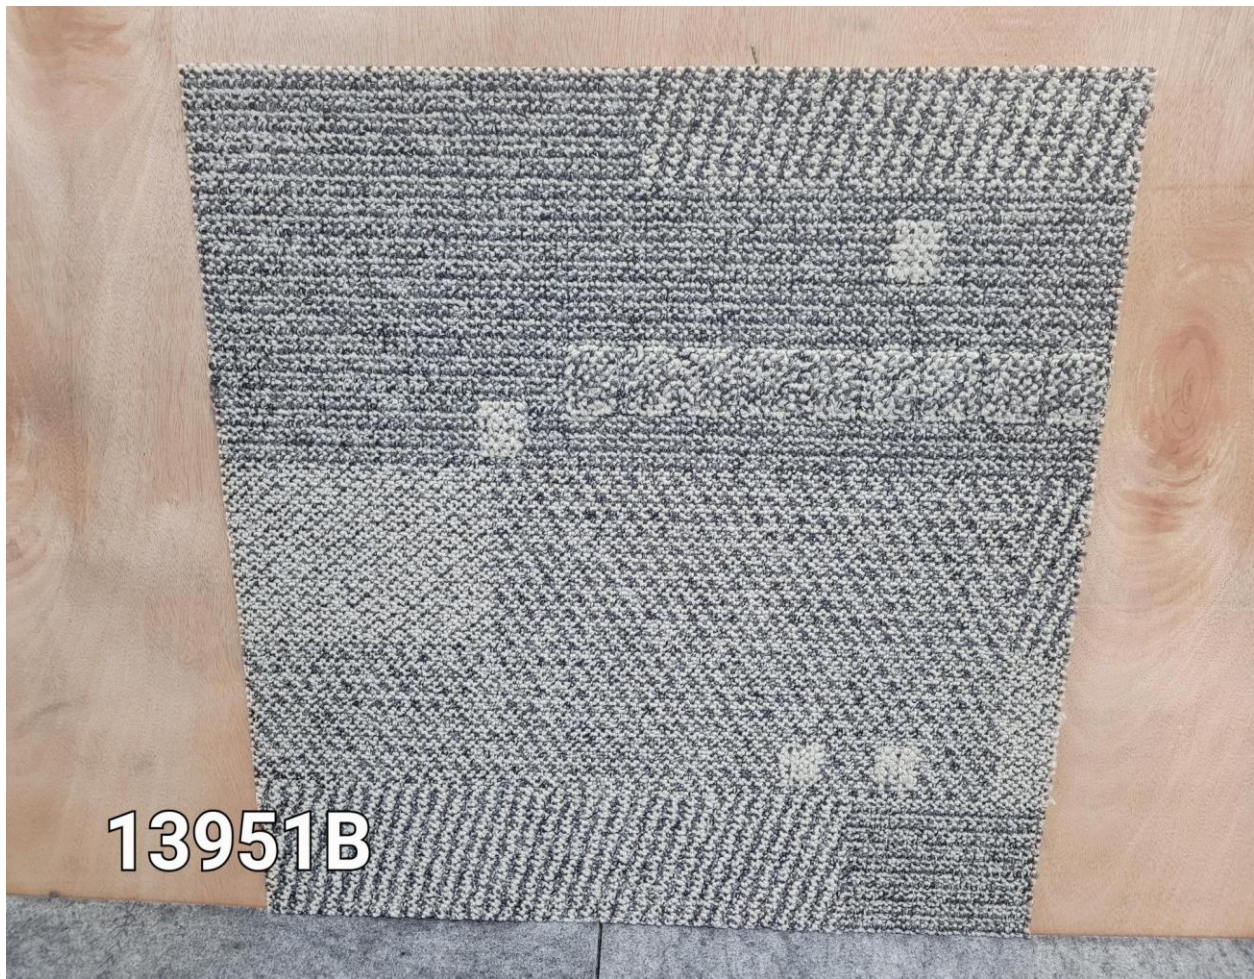

Material: Carpet Tile

Manufacturer: Interface

Style: Mica

Color: Haywood

Color Number: 21-1500-01

Sq. Yards: 242 Sq. Feet: 2,178

Size: 50 cm x 50 cm

Sample #: 6726 P.O.: 18209 – **Please reference the sample number when ordering.**