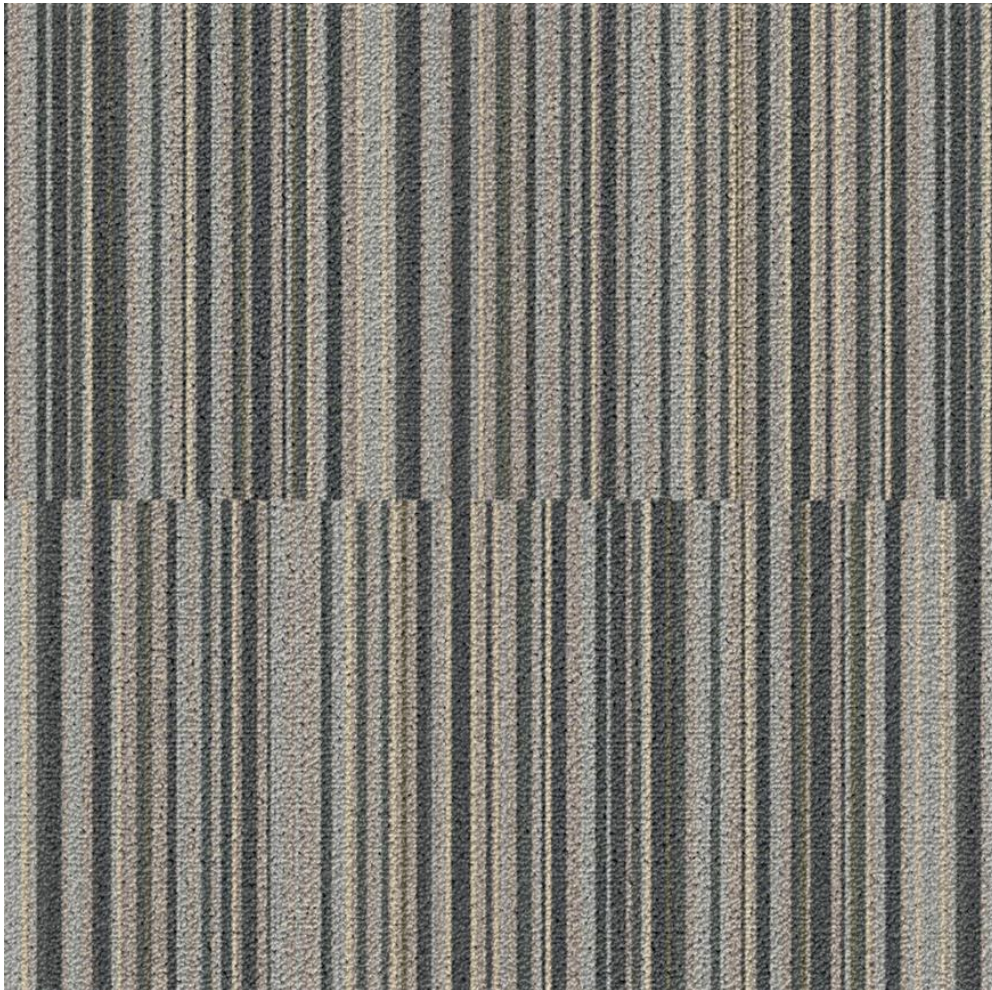

Sample #: 5645A P.O.: 9742 – **Please reference the sample number when ordering.**

Material: Carpet Tile

Manufacturer: Milliken

Style: Hobnob Cityscape

Color: Multicolor Stripes

Color Number:

Sq. Yards: 179 Sq. Feet: 1,611

Size: 50 cm. x 50 cm.